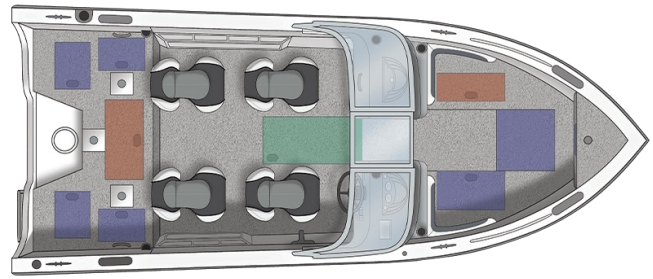

1850 Sportfish Outboard

Specs

| GENERAL | 1850 SPORTFISH OUTBOARD | |
|-----------------------------|-------------------------|--------|
| Overall Length | 19' 9" | 6.02 m |
| Boat/Motor/Trailer Length | 23' 4" | 7.11 m |
| Boat/Motor/Trailer Width | 8' 6" | 2.59 m |
| Boat/Motor/Trailer Height | 6' 10" | 2.08 m |
| Beam | 96" | 244 cm |
| Chine width | 78.5" | 199 cm |
| Max. Depth | 43.5" | 110 cm |
| Max cockpit depth | 26.25" | 67 cm |
| Transom Height | 25" | 64 cm |
| Deadrise | 17° | |
| Weight (Boat only, dry) | 1,750# | 794 kg |
| Max. Weight Capacity | 1,850# | 839 kg |
| Max. Person Weight Capacity | 8 | |
| Max. HP Capacity | 200 | |
| Fuel Capacity | 37 gal. | 140 L |

HULL

| | |
|------------------------|--------|
| Aluminum gauge bottom | 0.100" |
| Aluminum gauge sides | 0.090" |
| Aluminum gauge transom | 0.125" |

Colors

STANDARD

- Pebble base w/Black Metallic accent & Tan interior
- Pebble base w/Charcoal Metallic accent & Tan Interior
- Pebble base w/Blue Flame Metallic accent & Tan interior
- Pebble base w/Red Flame Metallic accent & Tan interior
- Pebble base w/Silver Metallic accent & Gray interior
- Pebble base w/Storm Blue Metallic accent & Tan interior
- Silver Metallic base w/Black Metallic accent & Gray interior
- Silver Metallic base w/Blue Flame Metallic accent & Gray interior
- Silver Metallic base w/Charcoal Metallic accent & Gray interior
- Silver Metallic base w/Red Flame Metallic accent & Gray interior
- Silver Metallic base w/Storm Blue Metallic accent & Gray interior